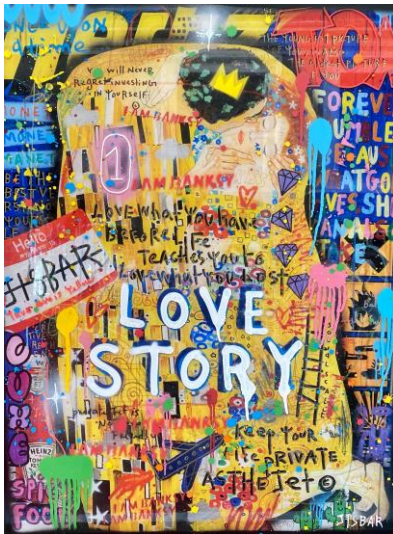

P-1 CAR CREATION

49.21x37.40in
125x95cm

CONTACT TO BUY

PRINT ON PLEXIGLASS + HAND ADDED ACRYLIC, BOMB SPRAY, FELT PEN

P-KISS LOVE STORY

31.50x39.37in
80x100cm

CONTACT TO BUY

P-CUBISM SAMO JOCONDE