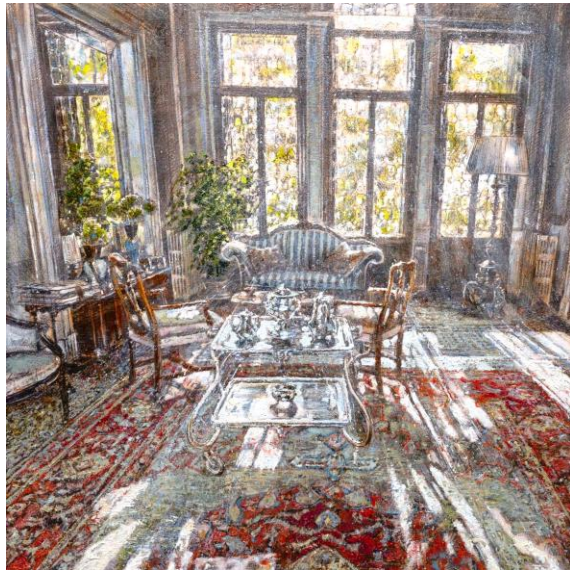

SALOTTO BLU

Oil on board
27.56x19.69in
70x50cm

CONTACT TO BUY

INTERNO ILLUMINATO

Oil on board
15.75x15.75in
40x40cm

CONTACT TO BUY

INTERNO DI PRIMAVERA

Oil on board
15.75x15.75in
40x40cm