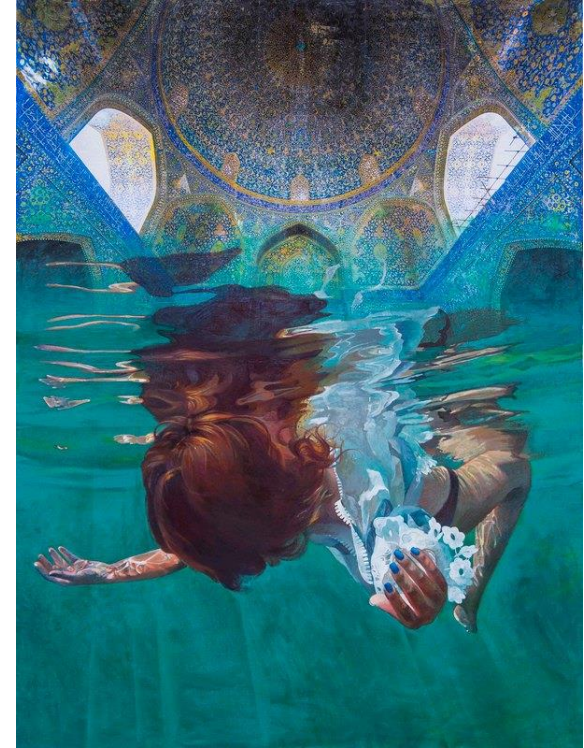

TIRKIZ – TURQUOISE

Oil on canvas
59.06x78.74in
150x200cm

CONTACT TO BUY