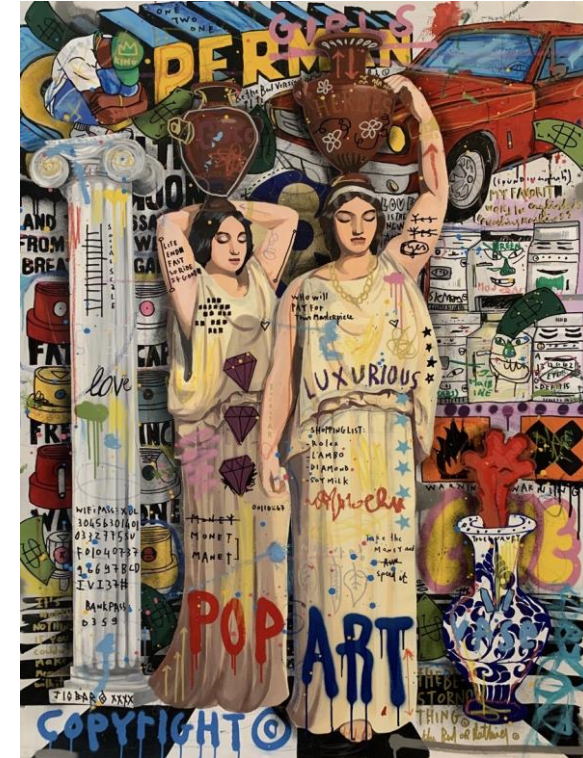

CONTACT TO BUY

SUMMER VIBE FLOWERS

Acrylic, oil, spray can, pastel, felt pen on canvas

38.19x51.18in

97x130cm

CONTACT TO BUY

SUPER GIRLS WITH VASE

Acrylic, oil, spray can, pastel on canvas, felt pen