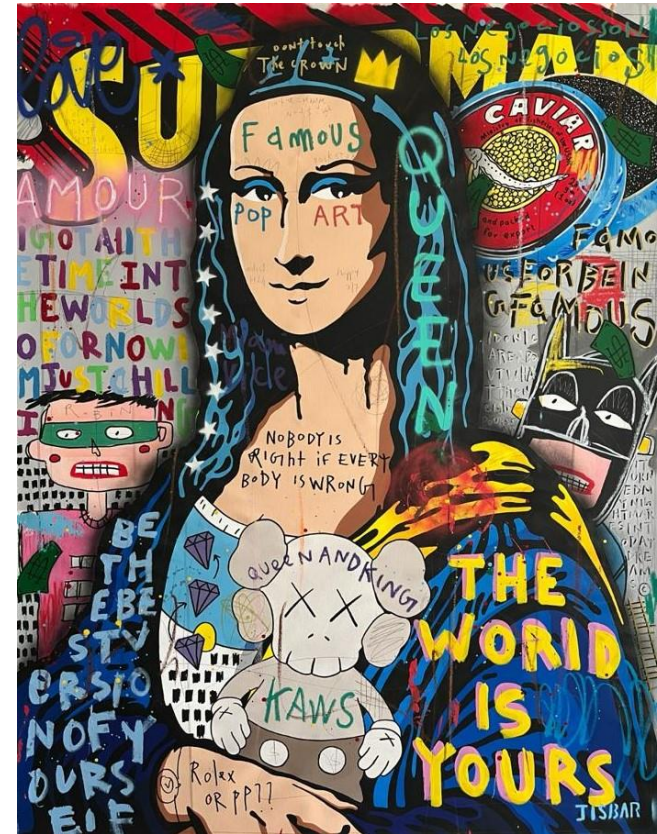

ARTWORKS

BANKABLE BLUE MONA

Acrylic, oil, spray can, pastel, felt pen on canvas
44.88x57.48in
114x146cm

CONTACT TO BUY

SUPER AMOUR MONA

Acrylic, oil, spray can, pastel, felt pen on canvas
44.88x57.48in
114x146cm