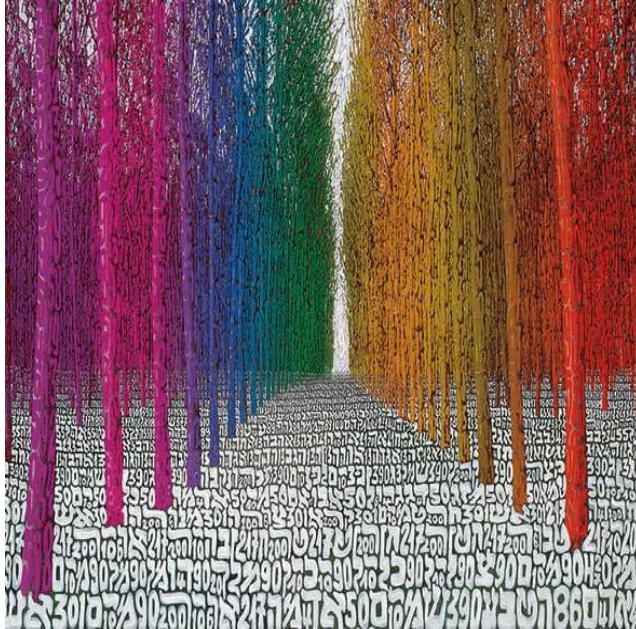

Sublimation on satin
43.31x43.31in
110x110cm

CONTACT TO BUY

FORESTA PROFETICA DEL PAVONE

Sublimation on satin
43.31x43.31in
110x110cm

CONTACT TO BUY

CANTICA DELLA TERRA

Sublimation on satin
39.37x47.24in
100x120cm

CONTACT TO BUY

BOSCO ARCOBALENO

Sublimation on satin
47.24x39.37in
120x100cm

CONTACT TO BUY

BOSCO ARCOBALENO

Sublimation on satin
39.37x39.37in
100x100cm

CONTACT TO BUY

ANIME