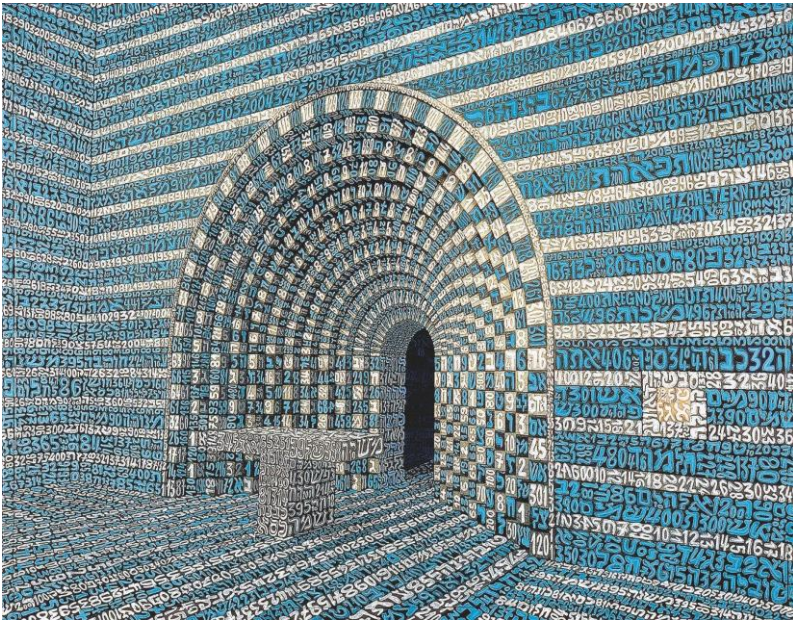

Sublimation on satin
39.37x59.06in
100x150cm

CONTACT TO BUY

PROFEZIA DEL MARE

Sublimation on satin
39.37x59.06in
100x150cm

CONTACT TO BUY

VARCO CELESTE

Sublimation on satin

51.18x39.37in