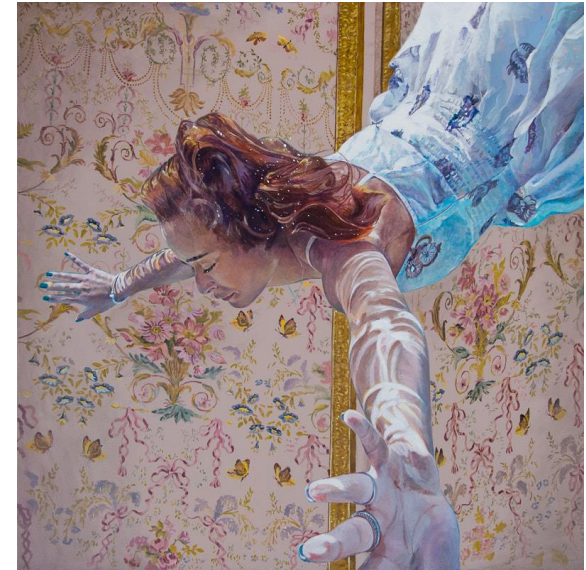

DREAM OF FREEDOM 2
Oil on canvas
47.24x47.24in
120x120cm

CONTACT TO BUY