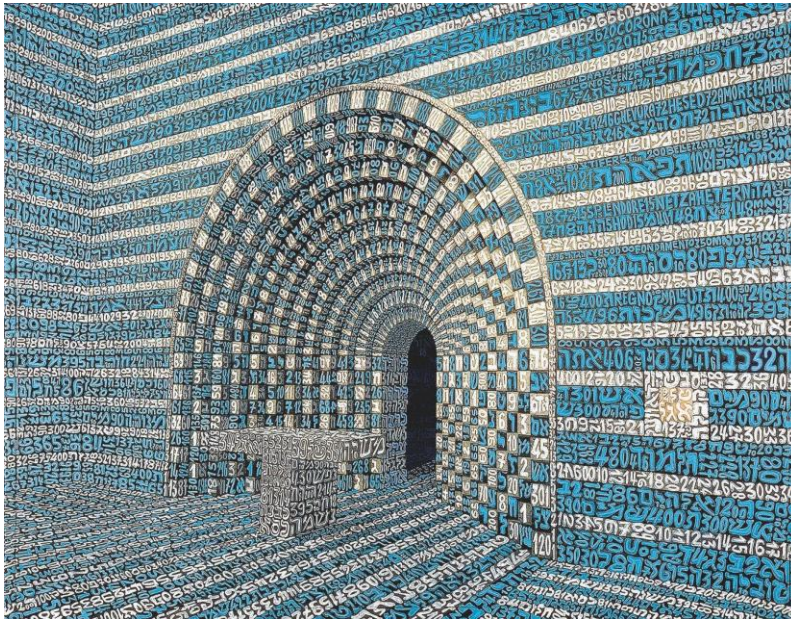

CONTACT TO BUY

SPIRITO DELL'ARCO

Sublimation on satin
39.37x59.06in
100x150cm

CONTACT TO BUY

VARCO CELESTE

Sublimation on satin

51.18x39.37in

130x100cm