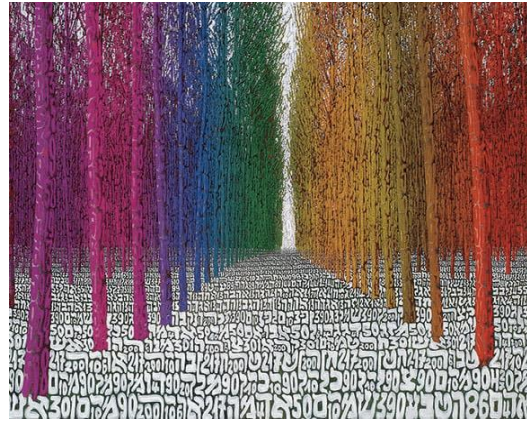

70x55cm

CONTACT TO BUY

BOSCO DELLE 300 SCINTILLE

Sublimation on satin
27.56x21.65in
70x55cm

CONTACT TO BUY

BOSCO ARCOBALENO

Sublimation on satin
27.56x21.65in
70x55cm

CONTACT TO BUY