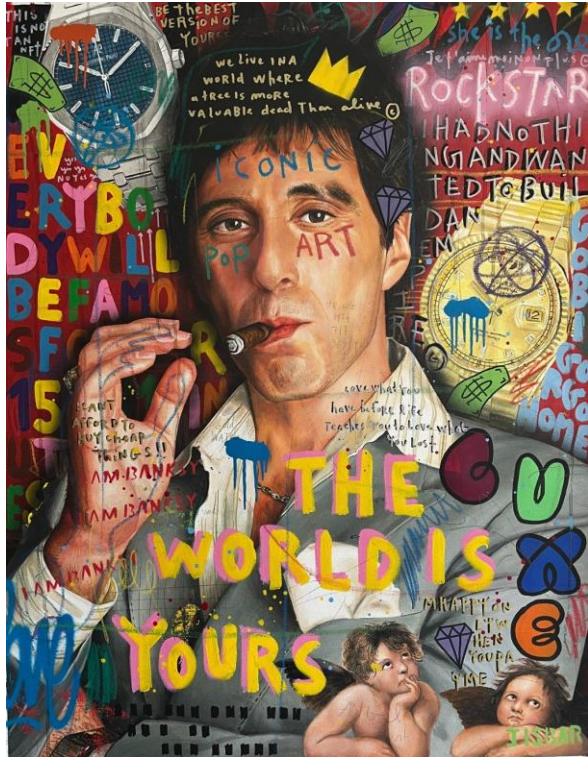

51.18x38.19in

130x97cm

CONTACT TO BUY

**FRIDA DAVID VENUS
(FRIDA AND FRIENDS)**

Acrylic, oil, spray can, pastel, felt pen on canvas

38.19x51.18in

97x130cm

CONTACT TO BUY

DIEGO PANTONE

Acrylic, oil, spray can, pastel, felt pen on canvas
38.19x51.18in
97x130cm

CONTACT TO BUY

PEPSI RORO

Acrylic, oil, spray can, pastel on canvas, felt pen
38.19x51.18in
97x130cm

CONTACT TO BUY

TONY ANGELS WORLD