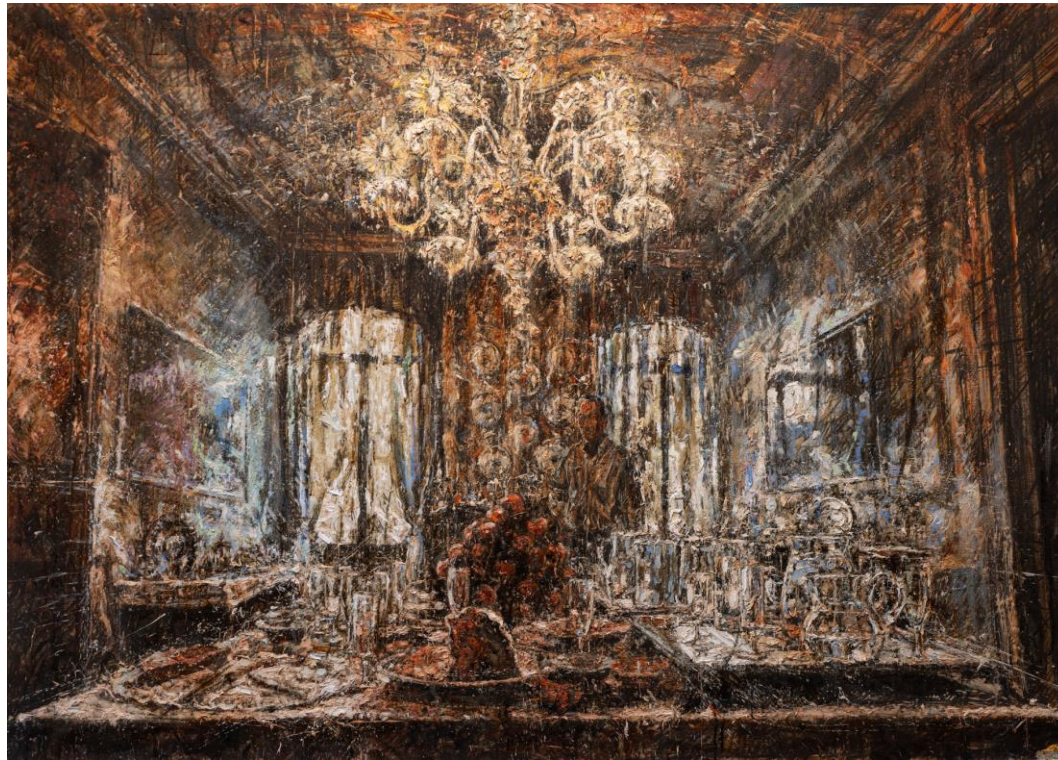

INTERNO CON FIGURA, 2009

Oil on canvas
66.93x47.24in
170x120cm

CONTACT TO BUY