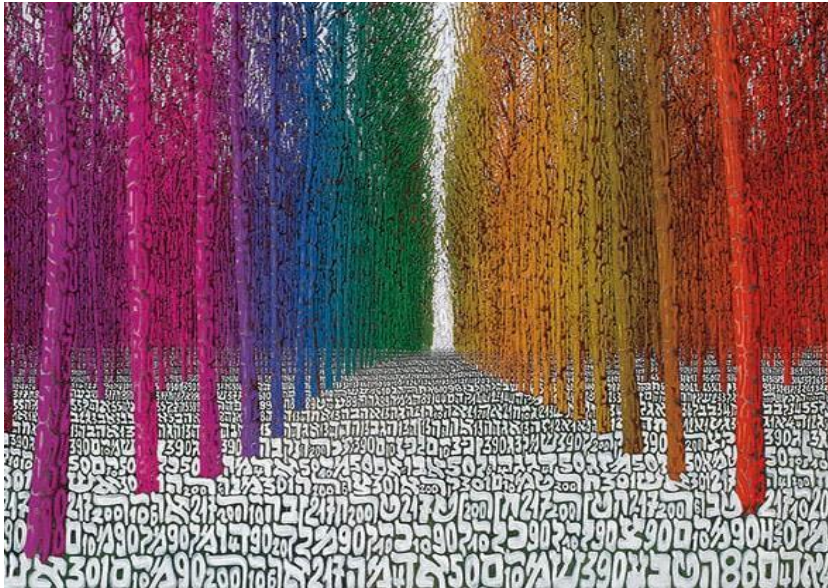

BOSCO ARCOBALENO

Sublimation on satin

59.06x43.31in

150x110cm

CONTACT TO BUY