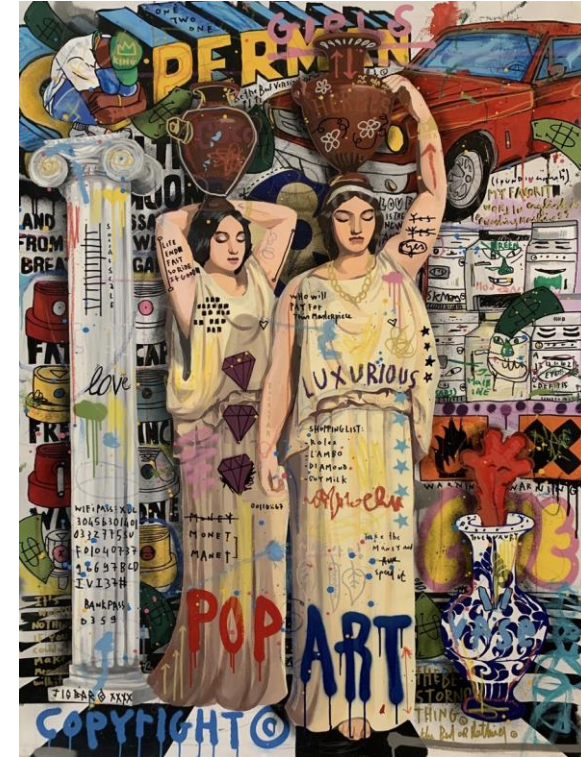

SUPER GIRLS WITH VASE

Acrylic, oil, spray can, pastel on canvas, felt pen

38.19x51.18in

97x130cm

CONTACT TO BUY