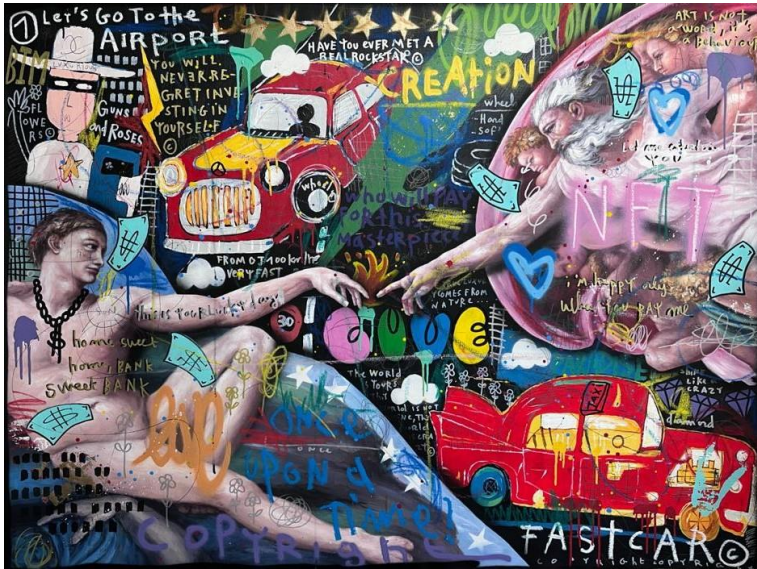

CREATION FAST CAR

Acrylic, oil, spray can, pastel, felt pen on canvas

51.18x38.19in

130x97cm

CONTACT TO BUY