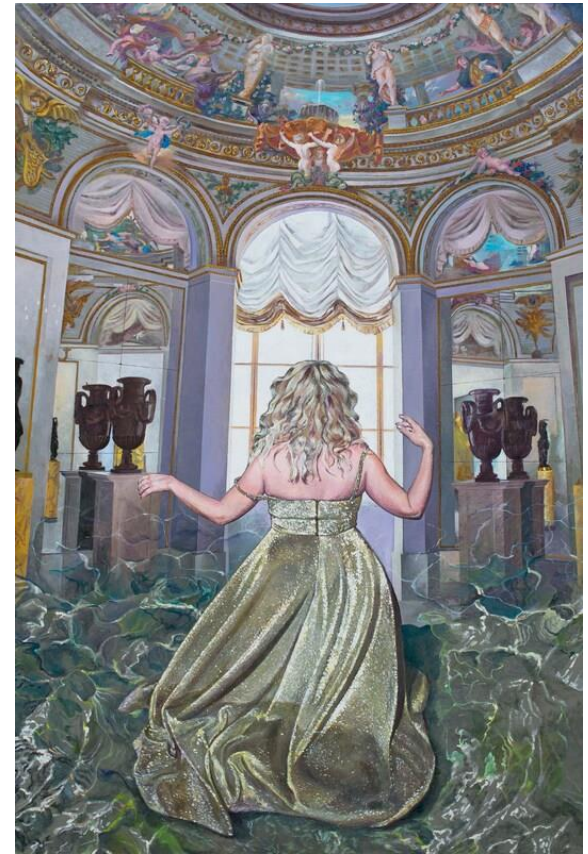

1270 SIMBIOSI GHEMATRICA 2012

Lost wax casting bronze
6.69x8.66x6.30in
17x22x16cm

CONTACT TO BUY

IVANA ŽIVIĆ

ARTWORKS

LIFT

Oil on canvas
59.06x102.36in
150x260cm

CONTACT TO BUY